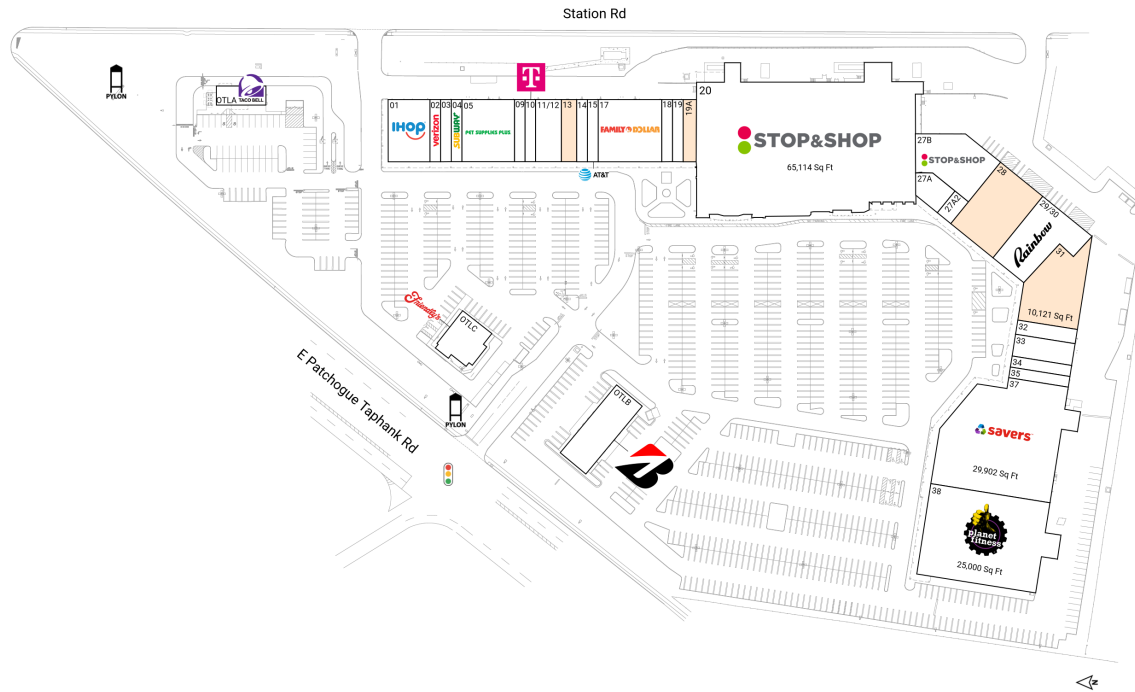

Sunshine Square

700 Patchogue Yaphank Rd | Medford, NY 11763

Suffolk County New York-Newark-Jersey City, NY-NJ 222,775 Sq Ft

40.8066, -72.9544

Available Spaces

13	2,139 Sq Ft	360°	28	9,596 Sq Ft	360°
19A	2,166 Sq Ft	360°	31	10,121 Sq Ft	360°

Current Tenants

Space size listed in square feet

01	IHOP	5,801
02	Verizon Wireless	1,488
03	Medford Foot Care	1,488
04	Subway	1,488
05	Pet Supplies Plus	7,330
09	Best Bagels Around	1,463
10	T-Mobile	1,463
11/12	Cafe Gia Pizza & Pasta	3,615
14	May Garden	1,488
15	AT&T	1,488
17	Family Dollar	8,865
18	Cute Nails	1,488
19	Sunset Beach Tanning	1,488
20	Super Stop & Shop	65,114
27A	I-Fix-Screens	1,605
27A2	Old Money Barber Shop	1,110
27B	Super Stop & Shop	8,022
29/30	Rainbow Shops	8,508
32	Chiropractor & Physical	1,933
33	Sunshine Square Wine & Liquors	2,976
34	Sunshine Cleaners	1,440
35	Sunshine Mall Laundromat	1,440
37	Savers Thrift Stores	29,902
38	Planet Fitness	25,000
OTLA	Taco Bell	2,408
OTLB	Bridgestone	6,600
OTLC	Friendly's Ice Cream	3,742

This site plan is for illustrative and information purposes only, showing the general layout of the shopping center; and is not a legal survey. Brixmor makes no representation or warranty that the shopping center is exactly as depicted as site conditions and tenant mix are subject to change over time. 1650